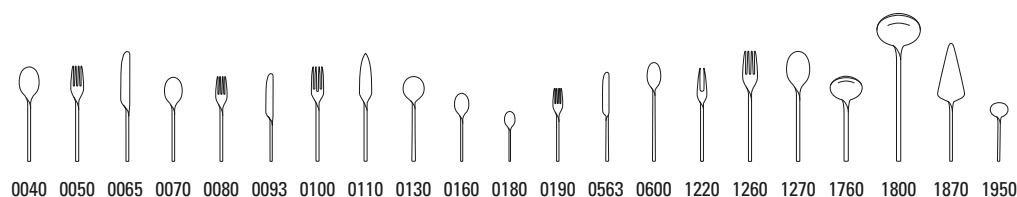

Supplements: Dinnerware Metropolitan page 58 / Coffee & Tea page 122 / Vases page 145.