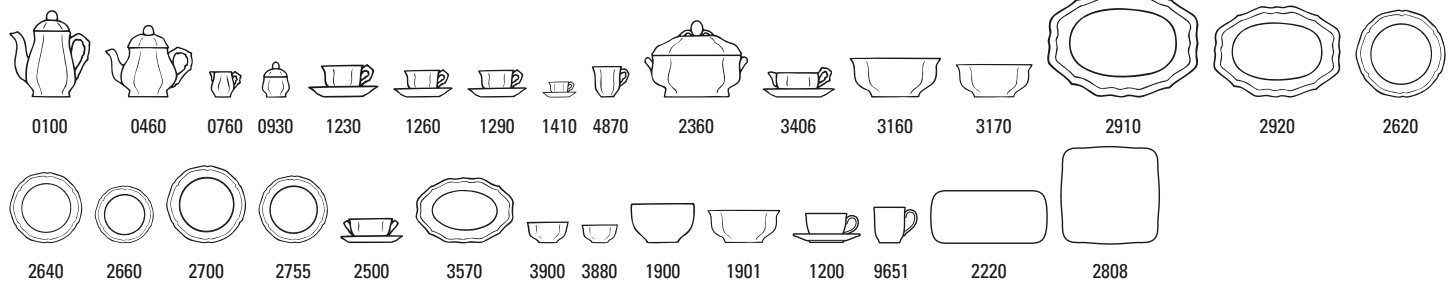

French Garden Fleurence Novelties 2019

French Garden Green Line

2620

2700

2640

1900

3160

0100