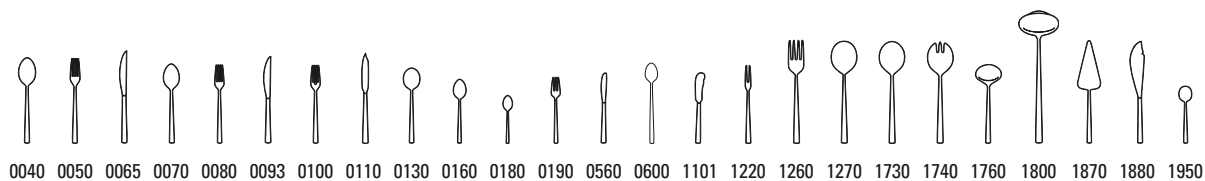

0040 0050 0065 0070 0080 0093 0100 0110 0130 0160 0180 0190 0560 0600 1101 1220 1260 1270 1730 1740 1760 1800 1870 1880 1950