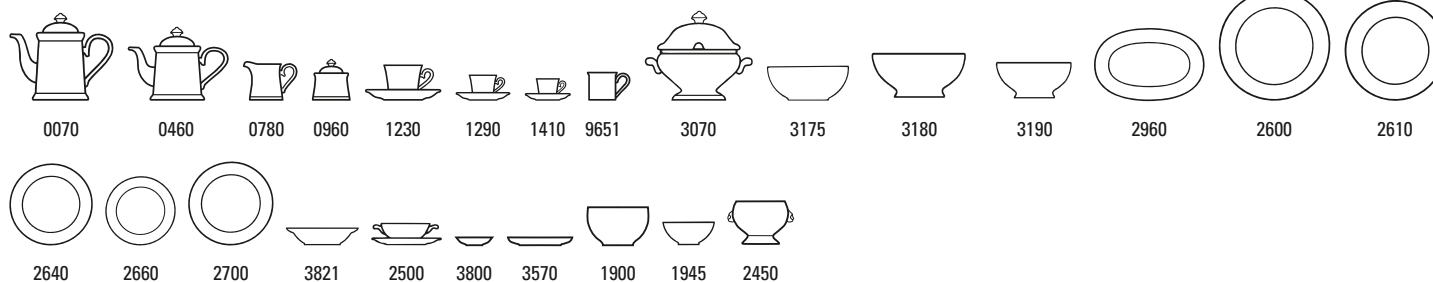

Premium Porcelain, dishwasher safe, microwave safe

from left to right: FERME, FLEUR, PROMENADE, CHASSE