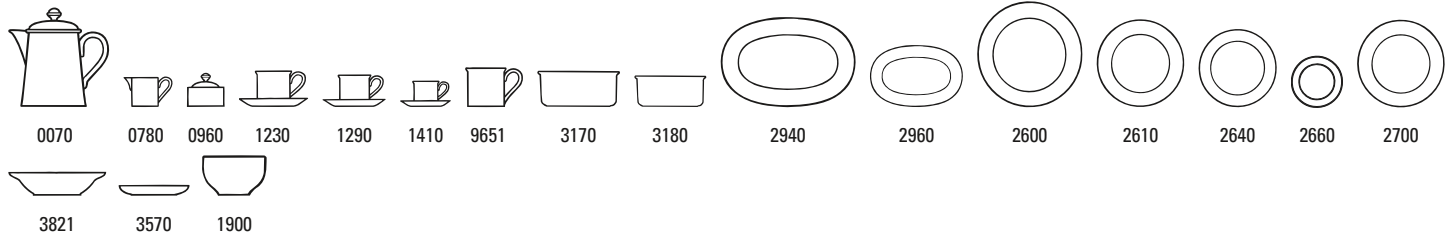

Twist Alea Limone 10-1360-

Code	Items	Dim.
0070	Coffeepot 6 pers.	{1} 1,25l
0780	Creamer 6 pers.	{1} 0,20l
0960	Sugar/jampot 6 pers.	{1} 0,20l
1230	Breakfast cup & saucer 2pcs	
1240	Breakfast cup	{6} 0,30l
1250	Saucer breakfast cup	{6} 17cm
1290	Coffee/tea cup & saucer 2pcs	
1300	Coffee/tea cup	{6} 0,20l
1310	Saucer coffee/tea cup	{6} 14cm
1410	Espresso cup & saucer 2pcs	
1420	Espresso cup	{6} 0,10l
1430	Saucer espresso cup	{6} 12cm

9651	Mug	{6} 0,30l
3170	Salad bowl (2)	{1} 3,84l
3180	Salad bowl (3)	{1} 2,24l
2940	Oval platter (2)	{1} 41cm
2960	Oval platter (3)	{1} 34cm
2600	Buffet plate	{1} 30cm
2610	Flat plate	{6} 27cm
2640	Salad plate	{6} 21cm
2660	Bread & butter plate	{6} 17cm
2700	Deep plate	{6} 24cm, 0,35l
3821	Salad dish	{6} 20cm
3570	Pickle dish	{1} 20cm
1900	Bowl	{6} 0,75l