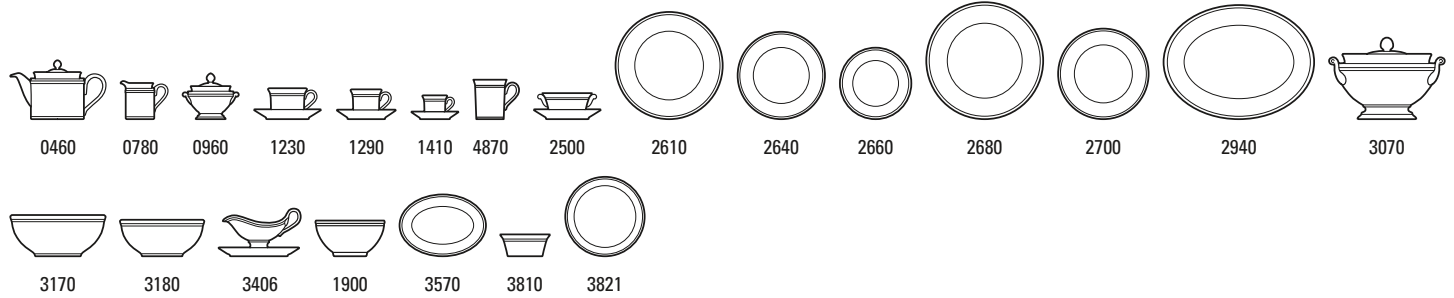

Premium Porcelain, dishwasher safe, microwave safe