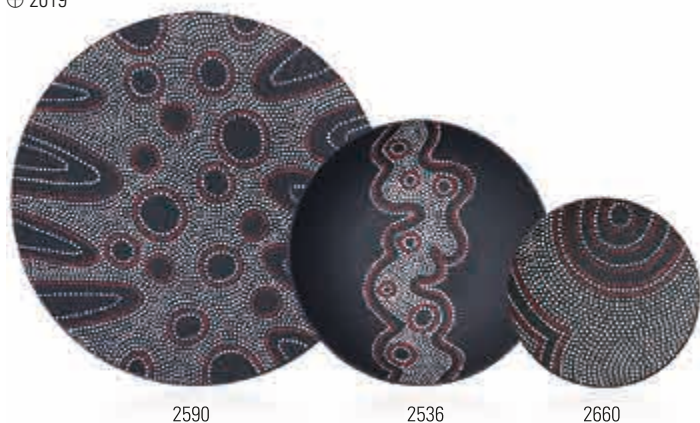

MANUFACTURE ROCK DESERT

⊕ 2019

2590

2536

2660