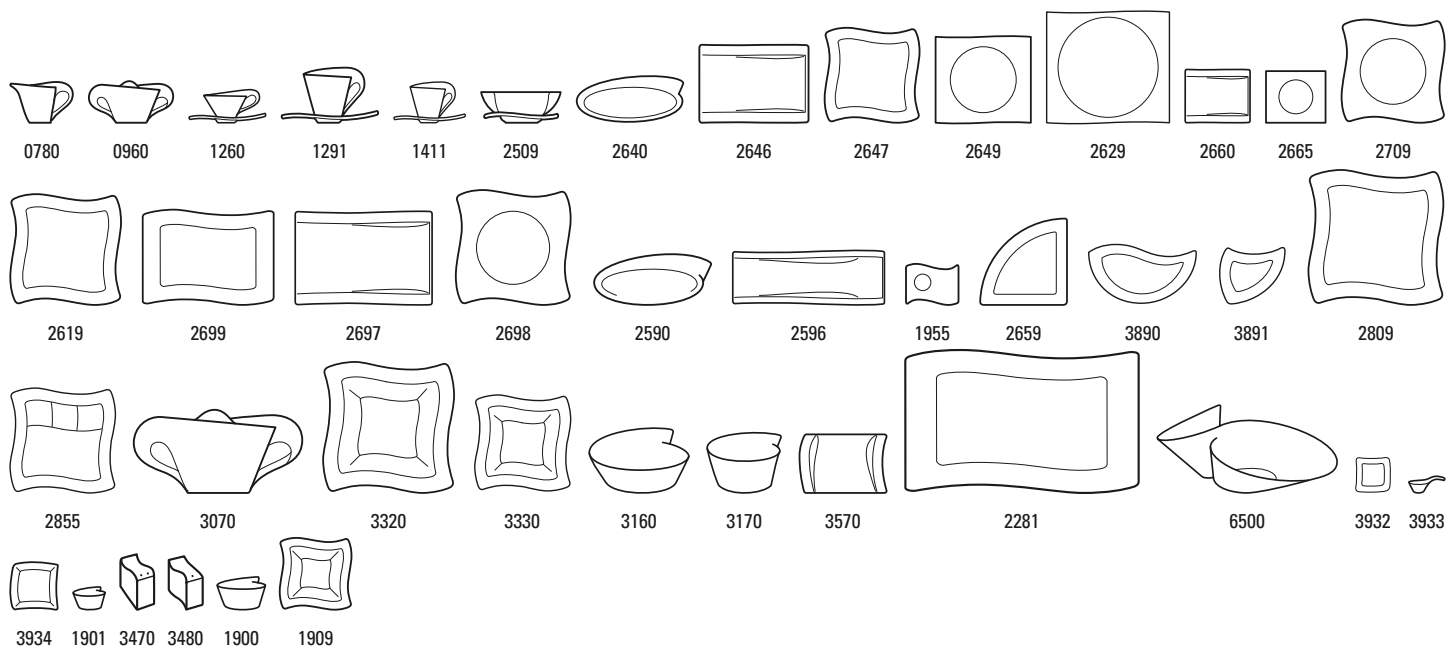

NewWave 10-2525-

Code	Items	Dim.
0780	Creamer 6 pers.	{1} 0,20l
0960	Sugar/jampot 6 pers.	{1} 0,26l
1260	Tea cup & saucer 2pcs	
1270	Tea cup	{6} 0,22l
1280	Saucer tea cup	{6} 18x15cm
1291	Coffee cup & saucer 2pcs - new	
1300	Coffee cup	{6} 0,20l
1311	Saucer coffee cup - new	{6} 18x15cm
1411	Espresso cup & saucer 2pcs - new	
1420	Espresso cup	{6} 0,08l
1431	Saucer espresso cup - new	{6} 14x11cm
2509	Soup cup & saucer 2pcs	
2519	Soup cup	{4} 0,45l
2528	Saucer soup cup	{4} 15cm
2640	Salad plate round	{4} 25cm
2646	Rectangular salad plate	{4} 26x20cm
2647	Salad plate square	{4} 24x24cm
2649	Salad plate	{4} 24x22cm
2629	Rectangular plate	{1} 28,5x32cm
2660	Bread & butter plate - new	{4} 18x15cm
2665	Bread & butter plate	{4} 15x13cm
2709	Deep plate	{4} 24cm
2619	Flat plate	{4} 27cm
2699	Gourmet plate	{4} 33x24cm
2697	Buffet plate	{4} 37x25cm