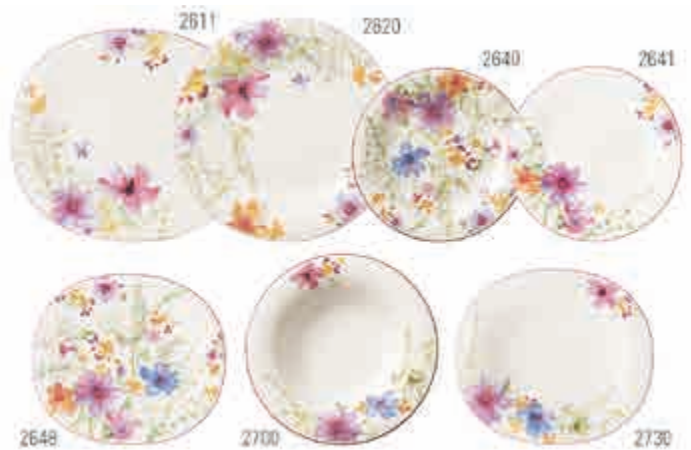

Marie Fleur Serve & Salad