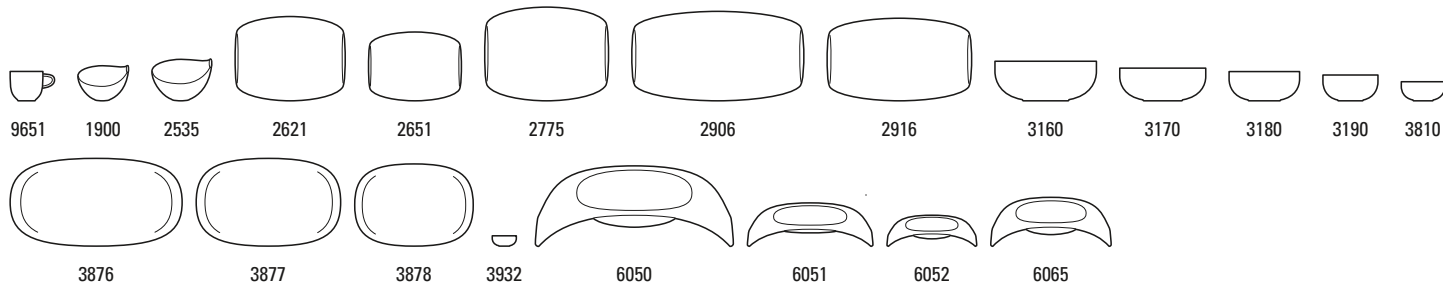

Urban Nature 10-3452-

Code	Items	Dim.
9651	Mug	{4} 0,38l
1900	Bowl small	{4} 0,60l
2535	Deep plate / bowl large	{4} 1,00l
2621	Flat plate COUP	{4} 32x24,5cm
2651	Salad plate COUP	{4} 27x20cm
2775	Gourmet plate	{1} 36x27,5cm
2906	Serving dish	{1} 50x26cm
2916	Serving dish	{1} 42x24cm
3160	Oval salad bowl	{1} 30cm
3170	Oval salad bowl	{1} 25cm

3180	Salad bowl (3)	{1} 21cm
3190	Salad bowl (4)	{1} 16cm
3810	Individual bowl	{4} 13cm
3876	Serving bowl	{1} 50x27cm
3877	Serving bowl	{1} 42x25,5cm
3878	Serving bowl	{1} 35x24cm
3932	Dip	{4} 7x5,5cm, 0,04l
6050	Fruit traverse	{1} 57,5x26,5cm, 2,20l
6051	Traverse (1)	{1} 37x14cm, 0,20l
6052	Traverse (2)	{1} 26x11,5cm, 0,15l
6065	Pasta traverse	{1} 35x18cm, 0,58l