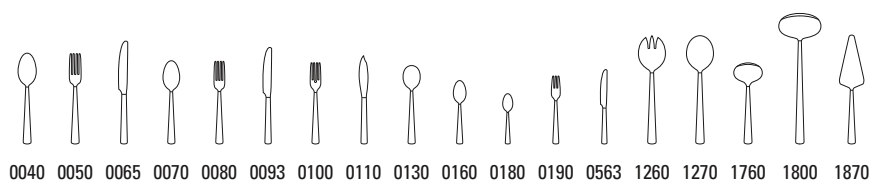

Code	Items	Dim.
0563	Fruit knife	{6} 170mm
1260	Serving fork	{1} 247mm
1270	Serving spoon	{1} 247mm
1760	Gravy ladle	{1} 185mm
1800	Soup ladle large	{1} 300mm
1870	Pie server	{1} 255mm

9030	Cutlery set 24pcs
9050	Cutlery set 30pcs
9115	Cutlery set 113pcs lunch