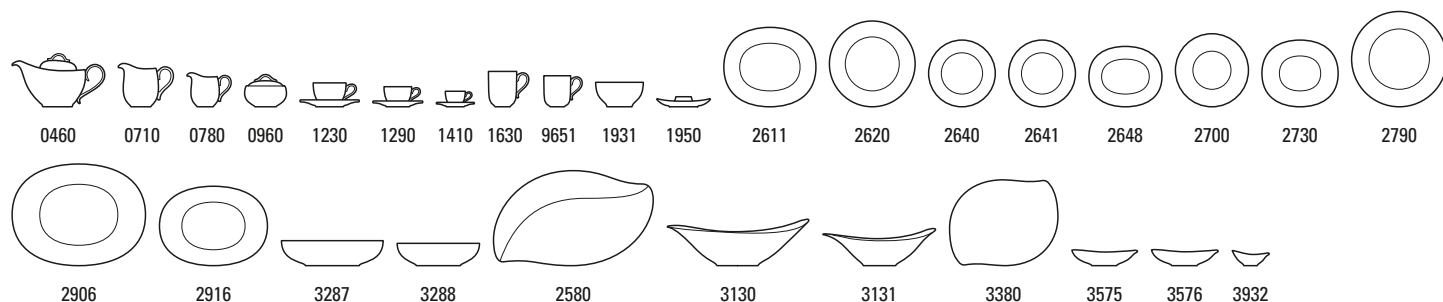

**Marieffleur Basic 10-4100-**

Code	Items	Dim.
0460	Teapot 6 pers.	{1} 1,20l
0710	Milk jug	{1} 0,60l
0780	Creamer 6 pers.	{1} 0,30l
0960	Sugar/jampot 6 pers.	{1} 0,45l
1230	Breakfast cup & saucer 2pcs	
1240	Breakfast cup	{6} 0,39l
1250	Saucer breakfast cup	{6} 19cm
1290	Coffee cup & saucer 2pcs	
1300	Coffee cup	{6} 0,25l
1310	Saucer coffee cup	{6} 16cm
1410	Espresso cup & saucer 2pcs	
1420	Espresso cup	{6} 0,08l
1430	Saucer espresso cup	{6} 12cm
1630	Latte Macchiato Mug	{6} 0,45l
9651	Mug	{6} 0,35l
1931	French-Bol	{4} 0,75l
1950	Egg cup	{4}
3810	Individual bowl	{6} 13cm
2611	Oval flat plate	{6} 29x25cm
2620	Flat plate	{6} 27cm
2640	Salad plate	{6} 21cm
2641	Salad plate - new	{6} 21cm
2648	Oval salad plate	{6} 23x19cm
2700	Deep plate	{6} 23cm, 0,40l
2730	Oval deep plate	{6} 24x21cm, 0,50l
2790	Round gourmet plate	{1} 30cm
2906	Serving dish	{1} 42cm
2916	Serving dish	{1} 34cm, 0,50l
3287	Oval bowl	{1} 32cm, 3,45l
3288	Oval bowl	{1} 26cm, 1,80l
8854	Starter set 8 pcs.	{1}