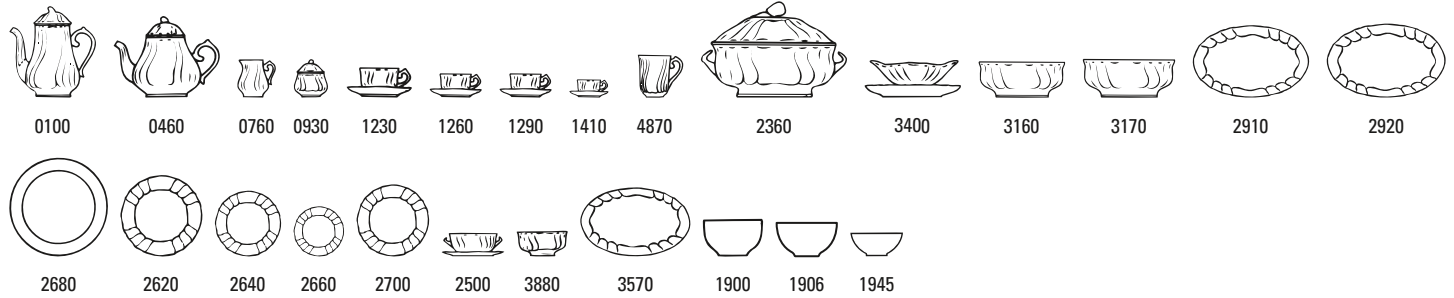

Premium Porcelain, dishwasher safe, microwave safe