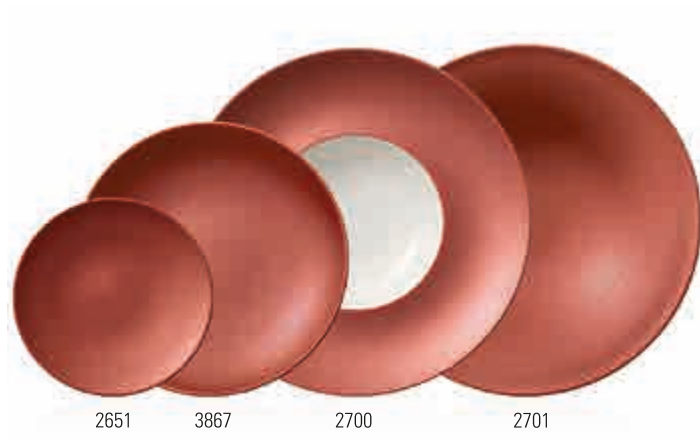

MANUFACTURE GLOW

⊕ 2019

Premium Porcelain, dishwasher safe, microwave safe

Manufacture Glow 10-4262-

Code	Items	Dim.
2590	Gourmet plate	{6} 32cm
2595	Gourmet plate Coupe	{6} 32cm
2620	Flat plate	{6} 29cm

Manufacture Glow 10-4262-

Code	Items	Dim.
2651	Salad plate Coupe	{6} 21cm
2700	Deep plate	{6} 29cm
2701	Deep bowl	{6} 29cm, 0,28l
3867	Bowl flat	{6} 23cm, 0,60l

Supplements: Stemware, Wine & Bar page 71 / Cutlery stainless steel page 85 / Vases page 145-147.