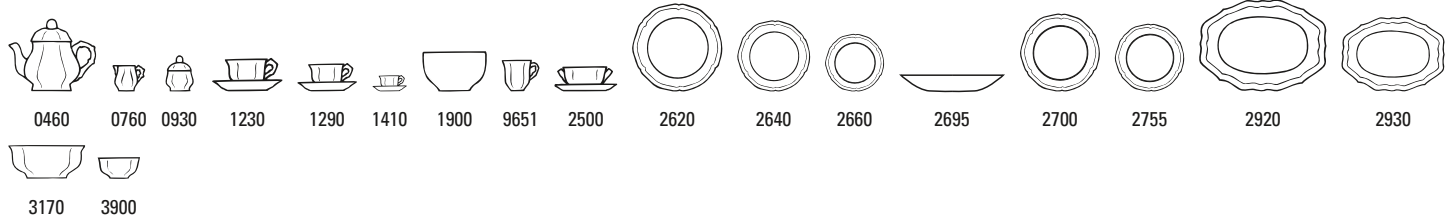

Premium Porcelain, dishwasher safe, microwave safe