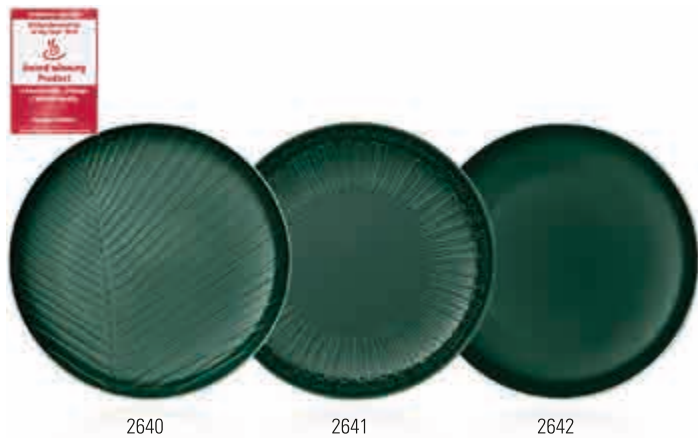

IT'S MY MATCH

Cotton

it's my match 10-4253-

Code	Items	Dim.
7591	Bag	{6} 67x42x9cm

IT'S MY MATCH GREEN

Premium Porcelain, dishwasher safe, microwave safe

it's my match green 10-4255-

Code	Items	Dim.
2640	Plate Leaf	{6} 24x3cm
2641	Plate Blossom	{6} 24x3cm
2642	Plate Uni	{6} 24x3cm