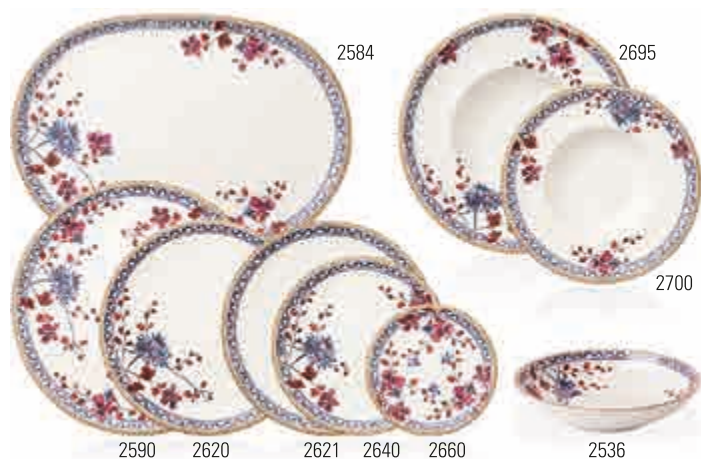

Artesano Provençal Lavender 10-4152-

Code	Items	Dim.
2536	Pasta Bowl	{6} 1,10l
2584	Oval fish plate	{1} 43x30cm
2590	Pizza plate	{1} 32cm
2620	Flat plate - floral	{6} 27cm
2621	Flat plate	{6} 27cm
2640	Salad plate	{6} 22cm
2660	Bread & butter plate	{6} 16cm
2695	Pasta plate	{4} 30cm, 0,45l
2700	Deep plate	{6} 25cm, 0,30l