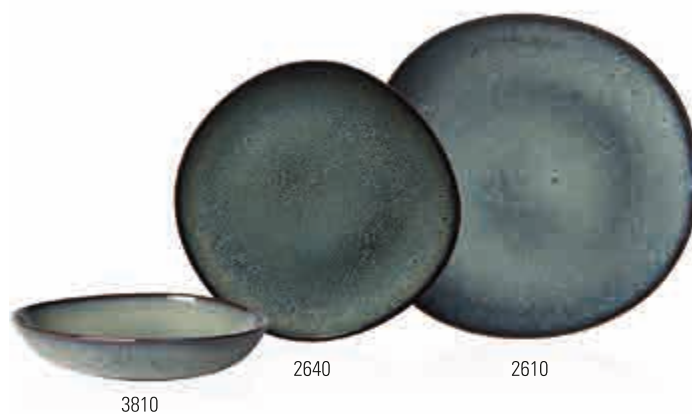

LAVE GRIS

⊕ 2019

Earthenware, dishwasher safe, microwave safe

Lave gris 10-4259-

Code	Items	Dim.
1900	Bowl	{6} 17x17x5,5cm
9651	Mug	{6} 0,40l
9660	Mug	{6} 0,40l
3800	Bowl flat	{6} 28x27x4,3cm

Lave gris 10-4259-

Code	Items	Dim.
2610	Flat plate	{6} 28x28x2,7cm
2640	Salad plate	{6} 23,5x23x2,6cm
3810	Bowl flat small	{6} 22x21x4,2cm