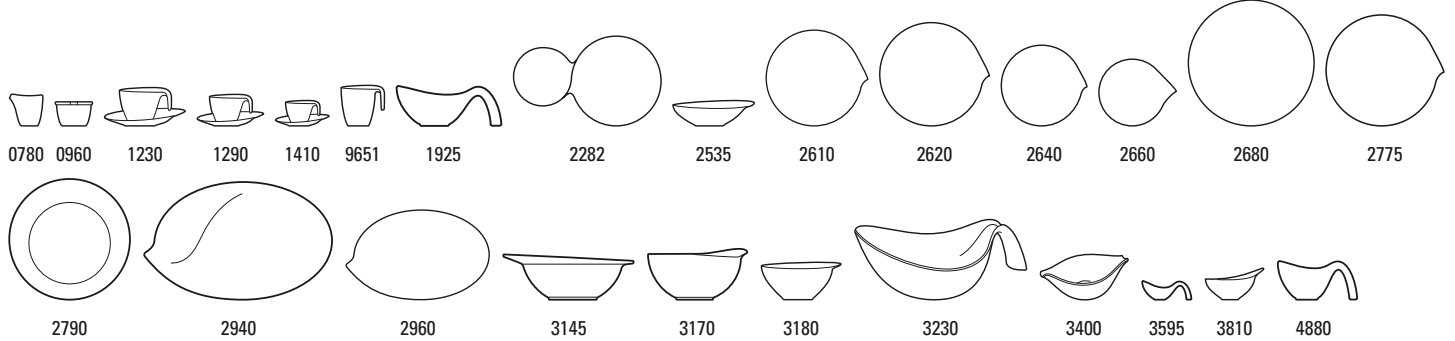

FLOW

⊕ 2006

Premium Porcelain, dishwasher safe, microwave safe

Flow 10-3420-

Code	Items	Dim.
0780	Creamer 6 pers.	{1} 0,20l
0960	Sugar/jampot 6 pers.	{1} 0,20l
1230	Breakfast cup & saucer 2pcs	
1240	Breakfast cup	{6} 0,38l
1250	Saucer breakfast cup	{6} 21x18cm
1290	Coffee cup & saucer 2pcs	
1300	Coffee cup	{6} 0,20l
1310	Saucer coffee cup	{6} 18x15cm
1410	Espresso cup & saucer 2pcs	
1420	Espresso cup	{6} 0,10l
1430	Saucer espresso cup	{6} 14x12cm
9651	Mug	{6} 0,34l
1925	Bowl with handles	{1} 0,60l
2282	Two in One	{1} 39x25cm
2535	Deep plate/Cereal bowl	{6} 21x20cm, 0,30l
2610	Flat plate small	{6} 26x24cm