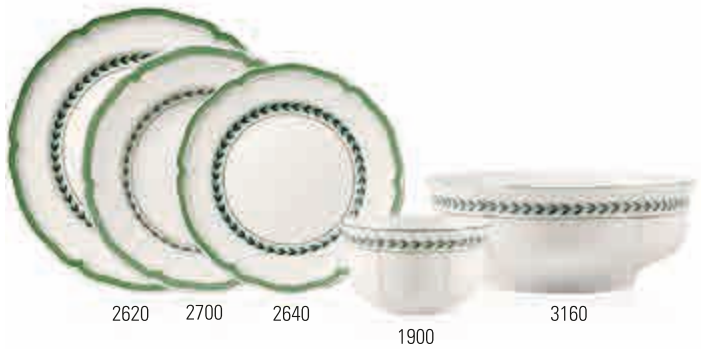

2620

2700

2640

1900

3160