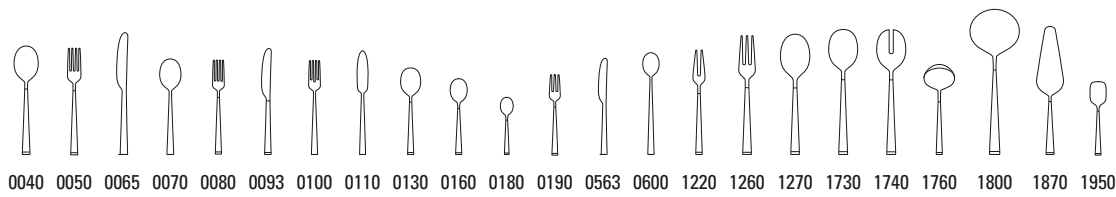

BLACKSMITH

stainless steel, dishwasher safe

Blacksmith 12-6387-

Code	Items	Dim.
0040	Dinner spoon	{6} 202mm
0050	Dinner fork	{6} 205mm
0065	Dinner knife	{6} 231mm
0070	Dessert spoon	{6} 180mm
0080	Dessert fork	{6} 180mm
0093	Dessert knife	{6} 202mm
0100	Fish fork	{6} 180mm
0110	Fish knife	{6} 200mm
0130	Soup/cream spoon	{6} 168mm
0160	Coffee spoon	{6} 145mm
0180	Espresso spoon	{6} 106mm
0190	Pastry fork	{6} 156mm
0563	Fruit knife	{6} 185mm
0600	Longdrink spoon	{6} 195mm
1220	Cold meat fork	{1} 200mm

Code	Items	Dim.
1260	Serving fork	{1} 230mm
1270	Serving spoon	{1} 230mm
1730	Salad serving spoon	{1} 240mm
1740	Salad serving fork	{1} 240mm
1760	Gravy ladle	{1} 170mm
1800	Soup ladle	{1} 275mm
1870	Pie server	{1} 245mm
1950	Sugar/ice cream spoon	{6} 140mm
9030	Cutlery set 24pcs	
9050	Cutlery set 30pcs	
9072	Cutlery set 70pcs	
9115	Cutlery set 113pcs lunch	

Cutlery

BOSTON

stainless steel, dishwasher safe

Boston 12-6526-

Code	Items	Dim.
0040	Dinner spoon	{6} 212mm
0050	Dinner fork	{6} 210mm
0065	Dinner knife	{6} 237mm
0100	Fish fork	{6} 184mm
0110	Fish knife	{6} 214mm
0160	Coffee spoon	{6} 146mm
0180	Espresso spoon	{6} 116mm
0190	Pastry fork	{6} 158mm
0563	Fruit knife	{6} 181mm
1220	Cold meat fork	{1} 195mm

Boston 12-6526-

Code	Items	Dim.
1260	Serving fork	{1} 244mm
1270	Serving spoon	{1} 244mm
1760	Gravy ladle	{1} 171mm
1800	Soup ladle	{1} 293mm
1870	Pie server	{1} 233mm
1950	Sugar/ice cream spoon	{6} 139mm
9030	Cutlery set 24pcs	
9050	Cutlery set 30pcs	
9072	Cutlery set 70pcs	
9115	Cutlery set 113pcs lunch	

Supplements: Stemware, Wine & Bar page 65-68.