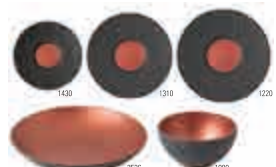

Manufacture Rock Glow