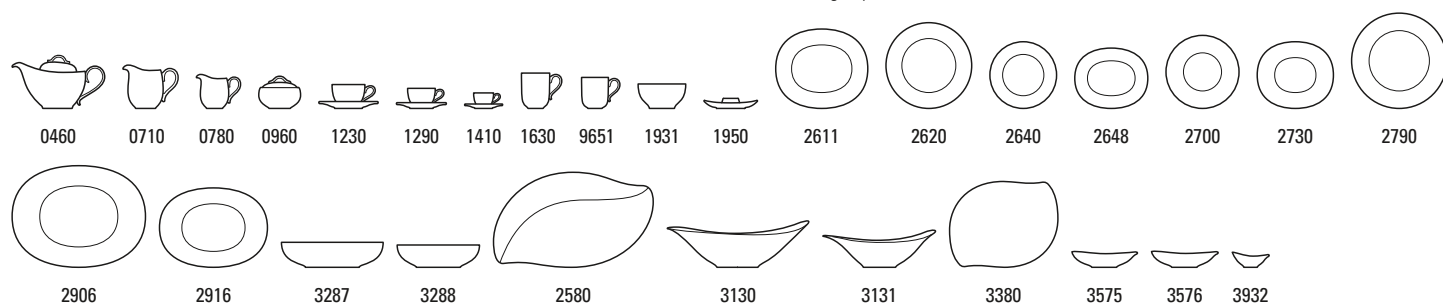

NEW COTTAGE BASIC

⊕ 2009

Premium Porcelain, dishwasher safe, microwave safe

New Cottage Special Serve Salad

New Cottage Basic 10-3460-

Code	Items	Dim.
0460	Teapot 6 pers.	{1} 1,20l
0710	Milk jug	{1} 0,60l
0780	Creamer 6 pers.	{1} 0,30l
0960	Sugar/jampot 6 pers.	{1} 0,45l
1230	Breakfast cup & saucer 2pcs	
1240	Breakfast cup	{6} 0,39l
1250	Saucer breakfast cup	{6} 19cm
1260	Tea cup & saucer 2pcs	
1270	Tea cup	{6} 0,24l
1280	Saucer tea cup	{6} 16cm
1290	Coffee cup & saucer 2pcs	
1300	Coffee cup	{6} 0,25l
1310	Saucer coffee cup	{6} 16cm
1410	Espresso cup & saucer 2pcs	
1420	Espresso cup	{6} 0,08l
1430	Saucer espresso cup	{6} 12cm
1630	Latte Macciato Mug	{6} 0,48l
9651	Mug	{6} 0,35l
1931	French-Bol	{4} 0,75l
1932	Bol	{6} 16x14cm
1950	Egg cup	{4}