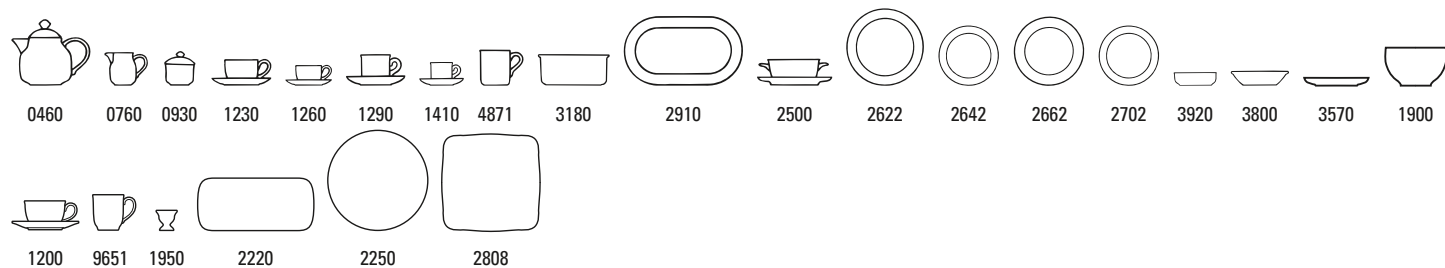

DESIGN NAIF

⊕ 1979

Premium Porcelain, dishwasher safe, microwave safe

Charm & Breakfast Design Naif

Design Naif Gifts

Design Naif 10-2337-

Code	Items	Dim.
0460	Teapot 6 pers.	{1} 0,90l
0760	Creamer 6 pers.	{1} 0,25l
0930	Covered sugar 6 pers.	{1} 0,20l
1230	Breakfast cup & saucer 2pcs	
1240	Breakfast cup	{6} 0,42l
1250	Saucer breakfast cup	{6} 17cm
1260	Tea cup & saucer 2pcs	
1270	Tea cup	{6} 0,25l
1280	Saucer tea cup	{6} 15cm
1290	Coffee cup & saucer 2pcs	
1300	Coffee cup	{6} 0,20l
1310	Saucer coffee cup	{6} 15cm
1410	Espresso cup & saucer 2pcs	
1420	Espresso cup	{6} 0,10l
1430	Saucer espresso cup	{6} 12cm
4871	Mug Gardener	{6} 0,30l
4872	Mug Castle	{6} 0,30l
4873	Mug Boat	{6} 0,30l
4874	Mug Fisherman	{6} 0,30l
4875	Mug Hamlet	{6} 0,30l
4876	Mug Village street	{6} 0,30l
3180	Salad bowl (3)	{1} 2,00l
2910	Oval platter (2)	{1} 34cm
2500	Soup cup & saucer 2pcs	
2510	Soup cup	{6} 0,45l
2520	Saucer soup cup	{6} 19cm
2622	Flat plate Farmer	{6} 27cm
2623	Flat plate Noah's ark	{6} 27cm
2624	Flat plate Poultry farm	{6} 27cm
2625	Flat plate Village	{6} 27cm
2626	Flat plate Fireplace	{6} 27cm
2627	Flat plate Huntsman	{6} 27cm
2642	Salad plate Farmer	{6} 21cm
2643	Salad plate Noah's ark	{6} 21cm
2644	Salad plate Poultry farm	{6} 21cm
2645	Salad plate Village	{6} 21cm