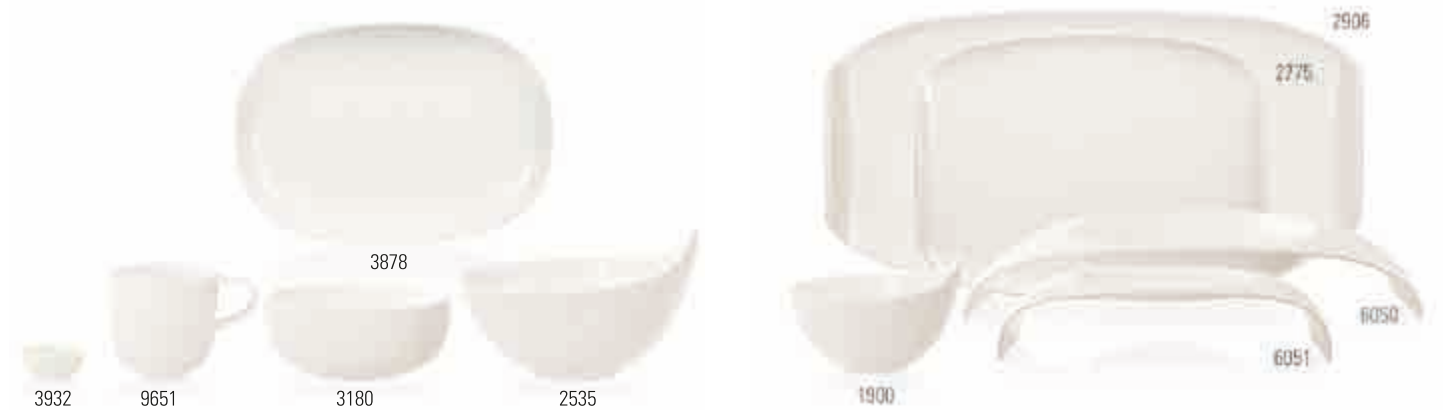

URBAN NATURE

⊕ 2008

Premium Porcelain, dishwasher safe, microwave safe