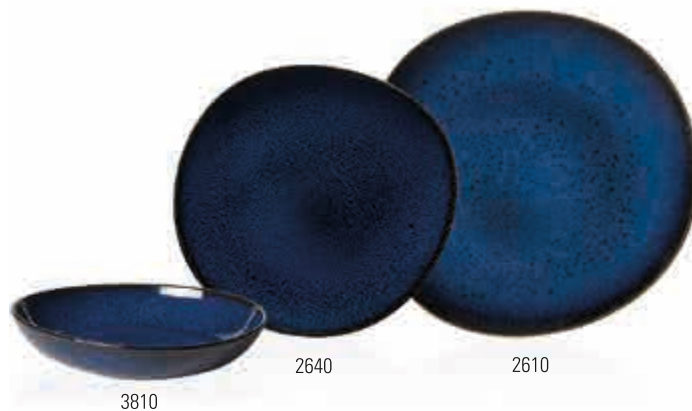

LAVE BLEU

⊕ 2019

Earthenware, dishwasher safe, microwave safe

Lave bleu 10-4261-

Code	Items	Dim.
1900	Bowl	{6} 17x17x5,5cm
9651	Mug	{6} 0,40l
9660	Mug	{6} 0,40l
3800	Bowl flat	{6} 28x27x4,3cm

Lave bleu 10-4261-

Code	Items	Dim.
2610	Flat plate	{6} 28x28x2,7cm
2640	Salad plate	{6} 23,5x23x2,6cm
3810	Bowl flat small	{6} 22x21x4,2cm