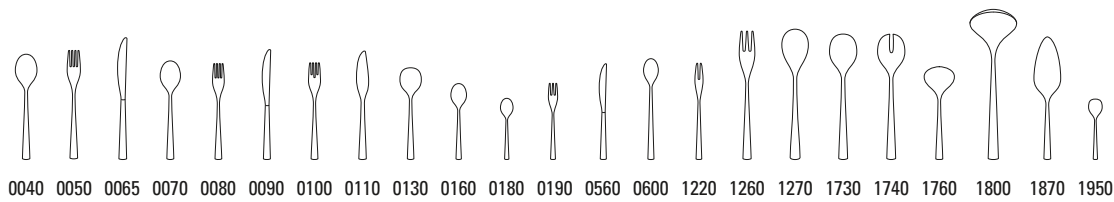

MODERN LINE

stainless steel, dishwasher safe

Modern Line 12-6389-

Code	Items	Dim.
0040	Dinner spoon	{6} 207mm
0050	Dinner fork	{6} 206mm
0065	Dinner knife	{6} 230mm
0070	Dessert spoon	{6} 186mm
0080	Dessert fork	{6} 184mm
0093	Dessert knife	{6} 207mm
0100	Fish fork	{6} 184mm
0110	Fish knife	{6} 210mm
0130	Soup/cream spoon	{6} 173mm
0160	Coffee spoon	{6} 143mm
0180	Espresso spoon	{6} 113mm
0190	Pastry fork	{6} 160mm
0563	Fruit knife	{6} 179mm
0600	Longdrink spoon	{6} 200mm
1220	Cold meat fork	{1} 184mm

Code	Items	Dim.
1260	Serving fork	{1} 246mm
1270	Serving spoon	{1} 248mm
1730	Salad serving spoon	{1} 248mm
1740	Salad serving fork	{1} 248mm
1760	Gravy ladle	{1} 176mm
1800	Soup ladle	{1} 290mm
1870	Pie server	{1} 235mm
1950	Sugar/ice cream spoon	{6} 138mm
9030	Cutlery set 24pcs	
9050	Cutlery set 30pcs	
9072	Cutlery set 70pcs	
9115	Cutlery set 113pcs lunch	

Cutlery

MONTAUK

stainless steel, dishwasher safe

Montauk 12-6448-

Code	Items	Dim.
0040	Dinner spoon	{6} 212mm
0050	Dinner fork	{6} 210mm
0065	Dinner knife	{6} 237mm
0100	Fish fork	{6} 184mm
0110	Fish knife	{6} 214mm
0160	Coffee spoon	{6} 147mm
0180	Espresso spoon	{6} 116mm
0190	Pastry fork	{6} 160mm
0563	Fruit knife	{6} 181mm
1220	Cold meat fork	{1} 195mm

Montauk 12-6448-

Code	Items	Dim.
1260	Serving fork	{1} 242mm
1270	Serving spoon	{1} 244mm
1760	Gravy ladle	{1} 170mm
1800	Soup ladle	{1} 293mm
1870	Pie server	{1} 234mm
1950	Sugar/ice cream spoon	{6} 139mm
9030	Cutlery set 24pcs	
9050	Cutlery set 30pcs	
9072	Cutlery set 70pcs	
9115	Cutlery set 113pcs lunch	

Supplements: Stemware, Wine & Bar page 73.