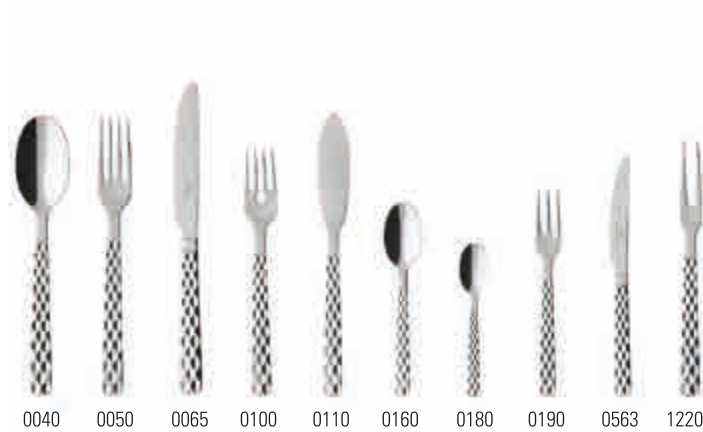

BOSTON

stainless steel, dishwasher safe

Boston 12-6526-

Code	Items	Dim.
0040	Dinner spoon	{6} 212mm
0050	Dinner fork	{6} 210mm
0065	Dinner knife	{6} 237mm
0100	Fish fork	{6} 184mm
0110	Fish knife	{6} 214mm
0160	Coffee spoon	{6} 146mm
0180	Espresso spoon	{6} 116mm
0190	Pastry fork	{6} 158mm
0563	Fruit knife	{6} 181mm
1220	Cold meat fork	{1} 195mm