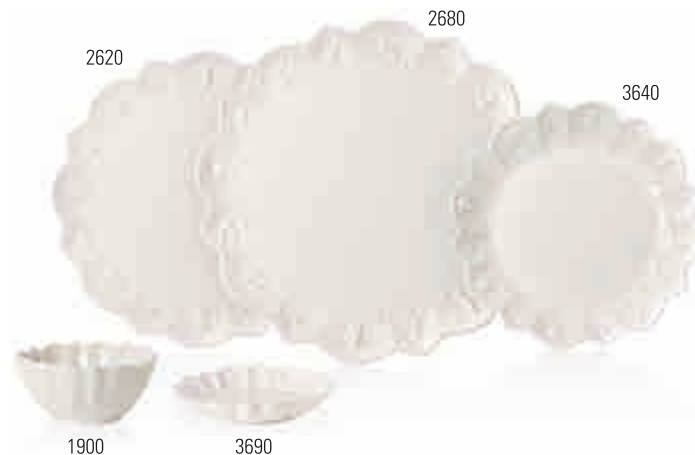

TOY'S DELIGHT ROYAL CLASSIC

Premium Porcelain, dishwasher safe, microwave safe

Toy's Delight Royal Classic 14-8658-

Code	Items	Dim.
1290	Coffee/tea cup & saucer 2pcs	
1300	Coffee/tea cup	{6} 0,25l
1310	Saucer coffee/tea cup	{6} 19cm
4860	Mug	{6} 0,30l
2640	Salad plate	{6} 23cm

Toy's Delight Royal Classic 14-8658-

Code	Items	Dim.
1900	Bowl	{4} 0,50l
2620	Flat plate	{6} 30cm
2680	Buffet plate	{1} 34cm
3640	Bowl large	{1} 25cm
3690	Bowl small	{6} 16cm

Seasonal item - while stock lasts