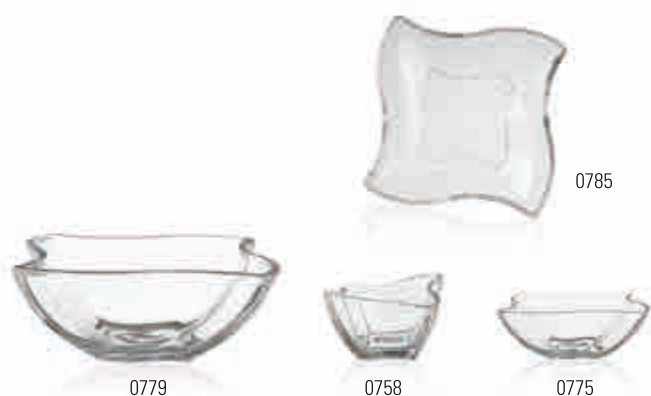

2698	Pasta plate	{4} 28cm
2590	Presentation plate	{4} 30cm
2596	Antipasti plate	{4} 42x15cm
1955	Egg cup	{4}
2659	Triangular plate	{4} 22x22cm
3890	Move 1	{1} 28x15cm
3891	Move 2	{2} 14x15cm
3931	Sojasauce dip	{6} 9x7cm
2809	Square platter	{1} 34x34cm
2855	Grill Plate	{4} 27x27cm
3070	Covered vegetable	{1} 2,20l
3320	Salad bowl	{1} 33x33cm
3330	Salad bowl	{1} 25x25cm
3160	Salad bowl / Soup tureen large	{1} 4,50l
3170	Salad bowl / Soup tureen small	{1} 3,00l
3570	Pickle dish	{1} 21x15cm
2281	Serving dish	{1} 49x30cm
6500	Eye-catcher double bowl	{1} 49x27cm
3932	Dip	{4} 8,5x8,5cm
3933	Dip bowl	{4} 0,06l
3934	Individual bowl	{4} 12x12cm
1901	Rice bowl	{4} 0,35l
3470	Salt shaker	{2} 7,5x7cm, 0,12l
3480	Pepper shaker	{2} 7,5x7cm, 0,12l
1900	Bowl - new	{4} 0,60l
1909	Bowl	{4} 0,60l

Supplements: Cutlery stainless steel page 88 / Coffee & Tea page 122 / Small gifts page 137-142 / Vases page 145.

NEWWAVE

Crystal Glass, dishwasher safe

NewWave 11-3737-

Code	Items	Dim.
0775	Bowl	{4} 142x142x57mm
0779	Bowl	{1} 257x257x101mm
0785	Plate	{4} 169x169mm
0758	Individual bowl Dip	{4} 80x80x52mm