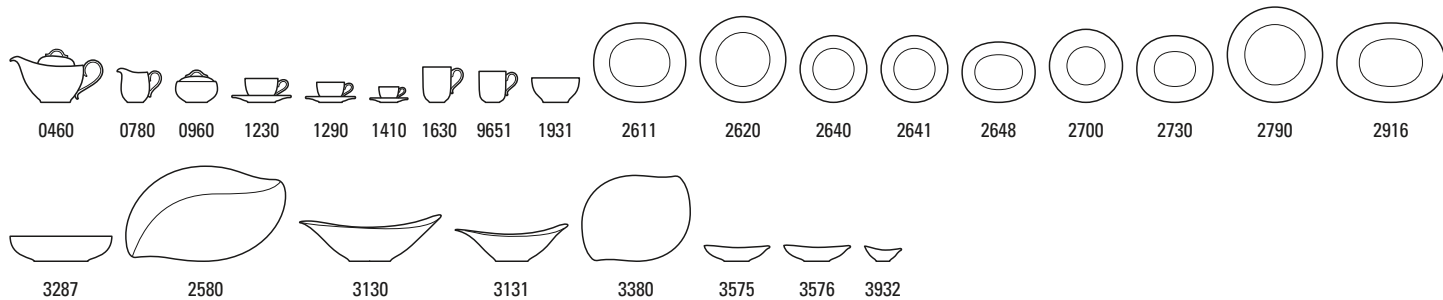

Marie Fleur Gris Basic 10-4104-

Code	Items	Dim.
0460	Teapot 6 pers.	{1} 1,20l
0780	Creamer 6 pers.	{1} 0,30l
0960	Sugar/jampot 6 pers.	{1} 0,45l
1230	Breakfast cup & saucer 2pcs	
1240	Breakfast cup	{6} 0,39l
1250	Saucer breakfast cup	{6} 19cm
1260	Tea cup & saucer 2pcs	
1270	Tea cup	{6} 0,24l
1280	Saucer tea cup	{6} 16cm
1290	Coffee cup & saucer 2pcs	
1300	Coffee cup	{6} 0,25l
1310	Saucer coffee cup	{6} 16cm
1410	Espresso cup & saucer 2pcs	
1420	Espresso cup	{6} 0,08l
1430	Saucer espresso cup	{6} 12cm
1630	Latte Macchiato Mug	{6} 0,48l
9651	Mug	{6} 0,35l
1931	French-Bol	{4} 0,75l
2611	Oval flat plate	{6} 29x25cm
2620	Flat plate	{6} 27cm
2640	Salad plate	{6} 21cm
2641	Salad plate - new	{6} 21cm
2648	Oval salad plate	{6} 23x19cm
2700	Deep plate	{6} 23cm, 0,40l
2730	Oval deep plate	{6} 24x21cm, 0,50l
2790	Round gourmet plate	{1} 30cm
2916	Serving dish	{1} 34cm, 0,50l
3287	Oval bowl	{1} 32cm, 3,45l

Marie Fleur Gris Serve & Salad 10-4105-

Code	Items	Dim.
2580	Serving plate	{1} 50x30cm
3130	Salad bowl	{1} 45x31cm, 3,79l
3131	Salad bowl	{1} 36x24cm, 1,15l
3380	Bowl flat	{6} 34cm, 0,60l
3575	Deep bowl	{6} 29cm, 0,60l
3576	Deep bowl	{1} 21x18cm, 0,40l
3932	Dip	{6} 12x8cm, 0,07l