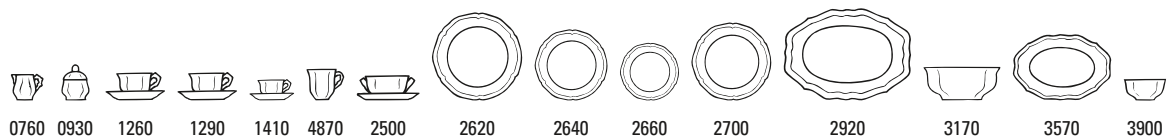

Code	Items	Dim.
2610	Flat plate	{6} 28x28x2,7cm
2640	Salad plate	{6} 23,5x23x2,6cm
3810	Bowl flat small	{6} 22x21x4,2cm

Premium Porcelain, dishwasher safe, microwave safe

Manoir 10-2396-

Code	Items	Dim.
0760	Creamer 6 pers.	{1} 0,25l
0930	Covered sugar 6 pers.	{1} 0,20l
1260	Tea cup & saucer 2pcs	
1270	Tea cup	{6} 0,20l
1280	Saucer tea cup	{6} 15cm
1290	Coffee cup & saucer 2pcs	
1300	Coffee cup	{6} 0,20l
1310	Saucer coffee cup	{6} 15cm
1410	Espresso cup & saucer 2pcs	
1420	Espresso cup	{6} 0,10l
1430	Saucer espresso cup	{6} 13cm