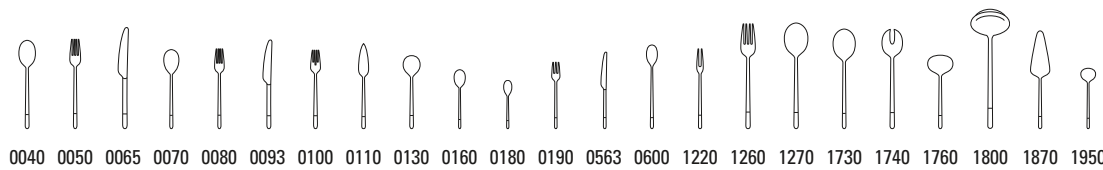

ELLA PARTIALLY GOLD PLATED

stainless steel, dishwasher safe

Ella partially gold plated 12-6351-

Code	Items	Dim.
0040	Dinner spoon	{6} 211mm
0050	Dinner fork	{6} 210mm
0065	Dinner knife	{6} 238mm
0070	Dessert spoon	{6} 186mm
0080	Dessert fork	{6} 184mm
0093	Dessert knife	{6} 208mm
0100	Fish fork	{6} 184mm
0110	Fish knife	{6} 208mm
0130	Soup/cream spoon	{6} 171mm
0160	Coffee spoon	{6} 142mm
0180	Espresso spoon	{6} 112mm
0190	Pastry fork	{6} 159mm
0563	Fruit knife	{6} 180mm
0600	Longdrink spoon	{6} 198mm
1220	Cold meat fork	{1} 183mm

Code	Items	Dim.
1260	Serving fork	{1} 241mm
1270	Serving spoon	{1} 246mm
1730	Salad serving spoon	{1} 233mm
1740	Salad serving fork	{1} 233mm
1760	Gravy ladle	{1} 170mm
1800	Soup ladle large	{1} 283mm
1870	Pie server	{1} 237mm
1950	Sugar/ice cream spoon	{6} 145mm
9030	Cutlery set 24pcs	
9050	Cutlery set 30pcs	
9072	Cutlery set 70pcs	
9115	Cutlery set 113pcs lunch	

MANUFACTURE CUTLERY

stainless steel, dishwasher safe

Manufacture Cutlery 12-6523-

Code	Items	Dim.
9040	Cutlery set 16pcs	{1}
9058	Cutlery set 20pcs	{1}

Supplements: Dinnerware Country page 36-41 / Stemware, Wine & Bar page 71 / Vases page 145-147.