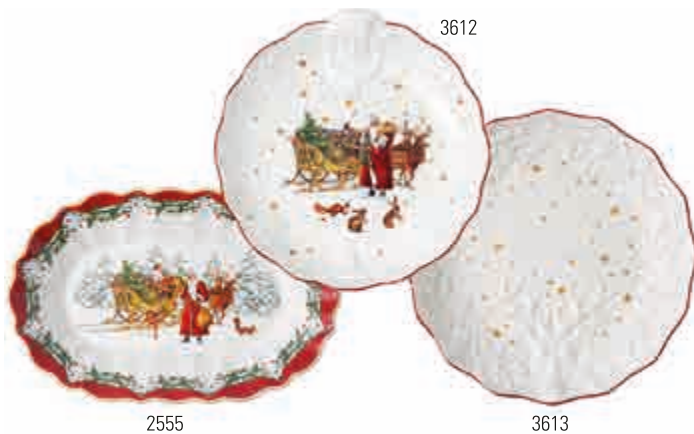

TOY'S FANTASY

3612

2555

3613