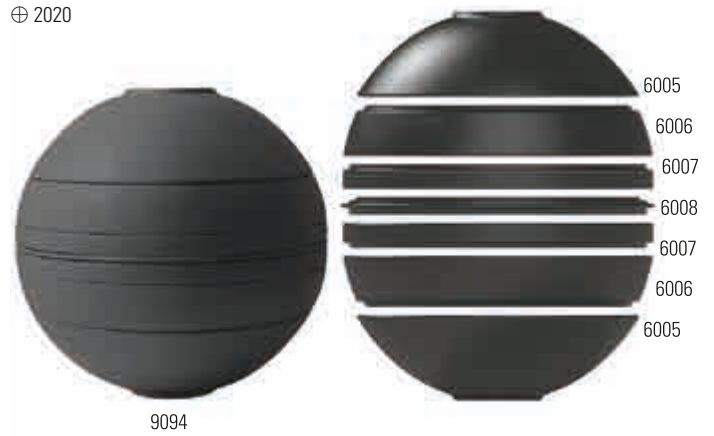

ICONIC

⊕ 2020

Premium Porcelain, dishwasher safe, microwave safe

Iconic 10-1665-

Code	Items	Dim.
9094	La Boule black	{1}
6005	Bowl black	{6} 21,5x6,5cm, 1,10l
6006	Bowl flat black	{6} 24x4cm, 1,10l
6007	Universal plate black	{6} 24x2cm
6008	Serving plate black	{6} 24x1,5cm