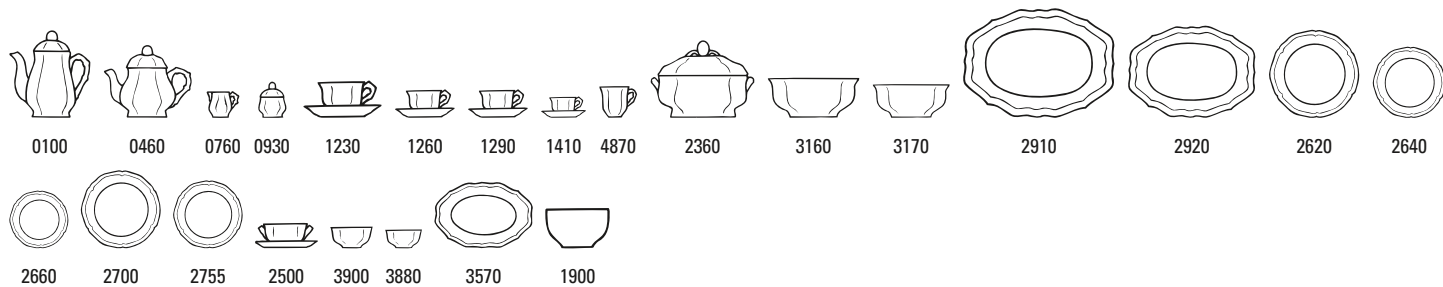

Petite Fleur 10-2395-

Code	Items	Dim.
0100	Coffeepot 6 pers.	{1} 1,25l
0460	Teapot 6 pers.	{1} 1,00l
0760	Creamer 6 pers.	{1} 0,25l
0930	Covered sugar 6 pers.	{1} 0,20l
1230	Breakfast cup & saucer 2pcs	
1240	Breakfast cup	{6} 0,35l
1250	Saucer breakfast cup	{6} 17cm
1260	Tea cup & saucer 2pcs	
1270	Tea cup	{6} 0,20l
1280	Saucer tea cup	{6} 15cm
1290	Coffee cup & saucer 2pcs	
1300	Coffee cup	{6} 0,20l
1310	Saucer coffee cup	{6} 15cm
1410	Espresso cup & saucer 2pcs	
1420	Espresso cup	{6} 0,10l
1430	Saucer espresso cup	{6} 13cm
4870	Mug	{6} 0,30l

2360	Oval soup tureen	{1} 2,50l
3160	Salad bowl (1)	{1} 3,00l
3170	Salad bowl (2)	{1} 21cm
2910	Oval platter (1)	{1} 44cm
2920	Oval platter (2)	{1} 37cm
2620	Flat plate	{6} 26cm
2640	Salad plate	{6} 21cm
2660	Bread & butter plate	{6} 17cm
2700	Deep plate	{6} 23cm, 0,27l
2755	Deep plate	{6} 0,30l
2500	Soup cup & saucer 2pcs	
2510	Soup cup	{6} 0,35l
2520	Saucer soup cup	{6} 17cm
3900	Individual bowl (2)	{6} 0,50l
3880	Individual bowl (3)	{6} 0,37l
3570	Pickle dish	{1} 24cm
1900	Bowl	{4} 0,65l

Supplements: Preparing & Serving Equipment page 127 / Table Linen page 152.