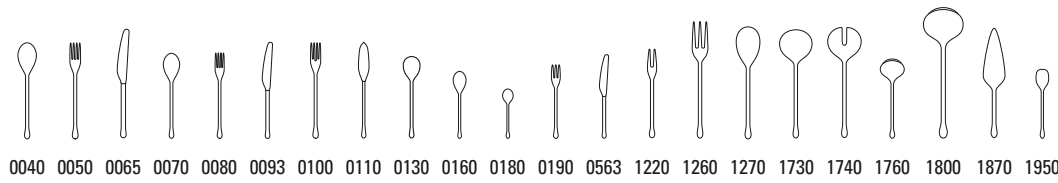

0040 0050 0065 0070 0080 0093 0100 0110 0130 0160 0180 0190 0563 1220 1260 1270 1730 1740 1760 1800 1870 1950